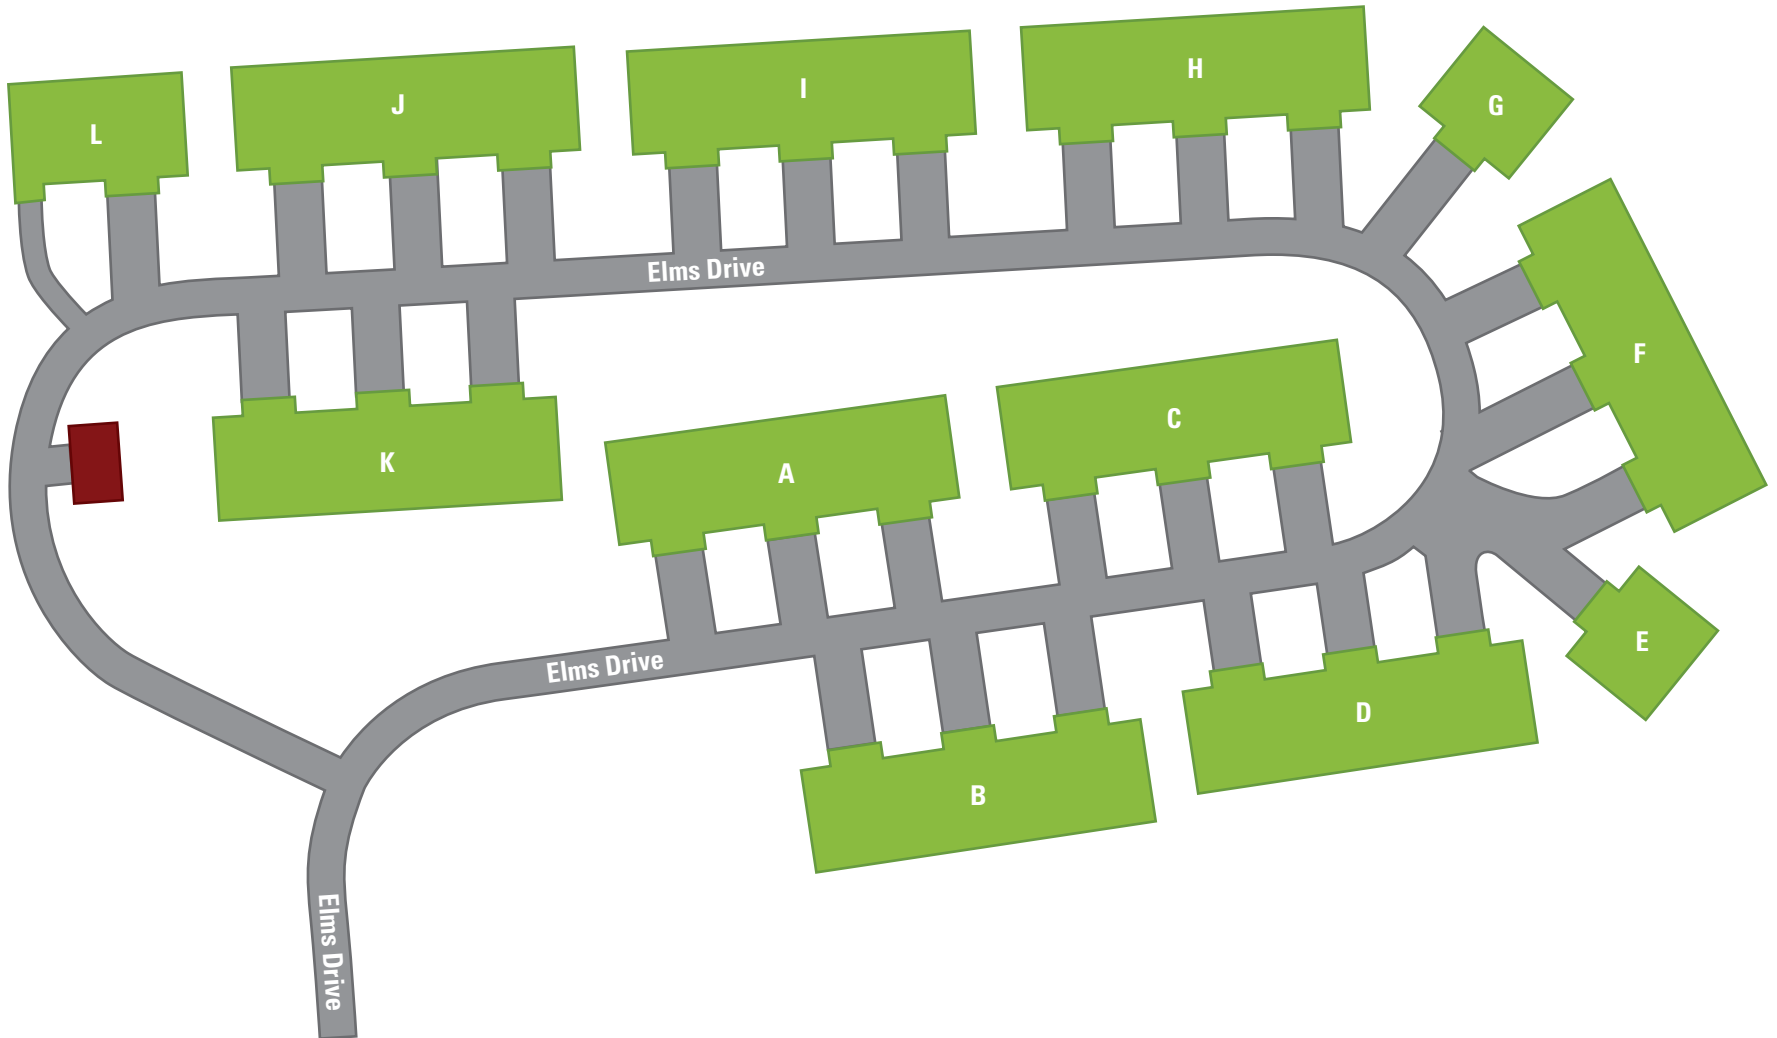

# THE ELMS OF BLOOMFIELD

Luxury Townhomes

[www.ElmsOfBloomfield.com](http://www.ElmsOfBloomfield.com) • (585) 402-2849

170 Heartwood Lane | Bloomfield, NY 14469

## Key

Leasing Office & Fitness Center

Site map is for illustrative purposes only and not to scale.

8.28.18